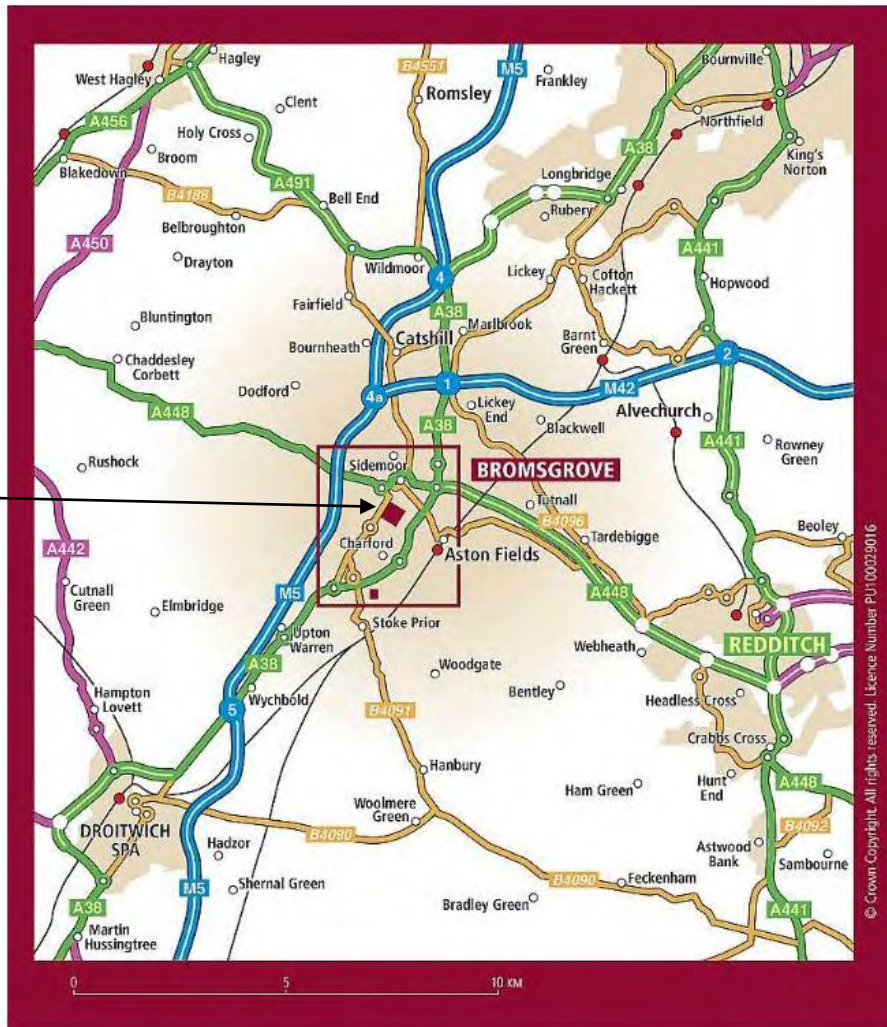

Directions

Old Bromsgrovian Lodge 5743

www.oldbromsgrovianlodge.org.uk

The Festive Board is normally held at Houseman Hall, formerly known as Perry Hall Hotel. It is advisable to park at Houseman Hall and walk up to the Lodge Room (the Old Chapel), the main school car park gates may be locked by the time the Festive Board finishes.

We look forward to seeing you soon.

www.oldbromsgrovianlodge.org.uk

Bromsgrove School
(Senior Campus)

From the South West: M5 exit at J5

Follow the A38 past Webbs of Wychbold (Garden Centre) to the roundabout at Stoke Heath.

From the North: M5 exit at J4. From the South/Oxford/London: M42 exit at J1

From the M5 J4, follow the A38 Bromsgrove signs for 1½ miles past the Marlbrook Inn, over the M42 roundabout and past the Harvester Inn.

(M42 directions start here) Stay on the A38 towards Bromsgrove, descend the hill (Eastern Bypass) through one set of traffic lights to a large roundabout. Take the third exit signed the A38 and continue on the Eastern Bypass••.