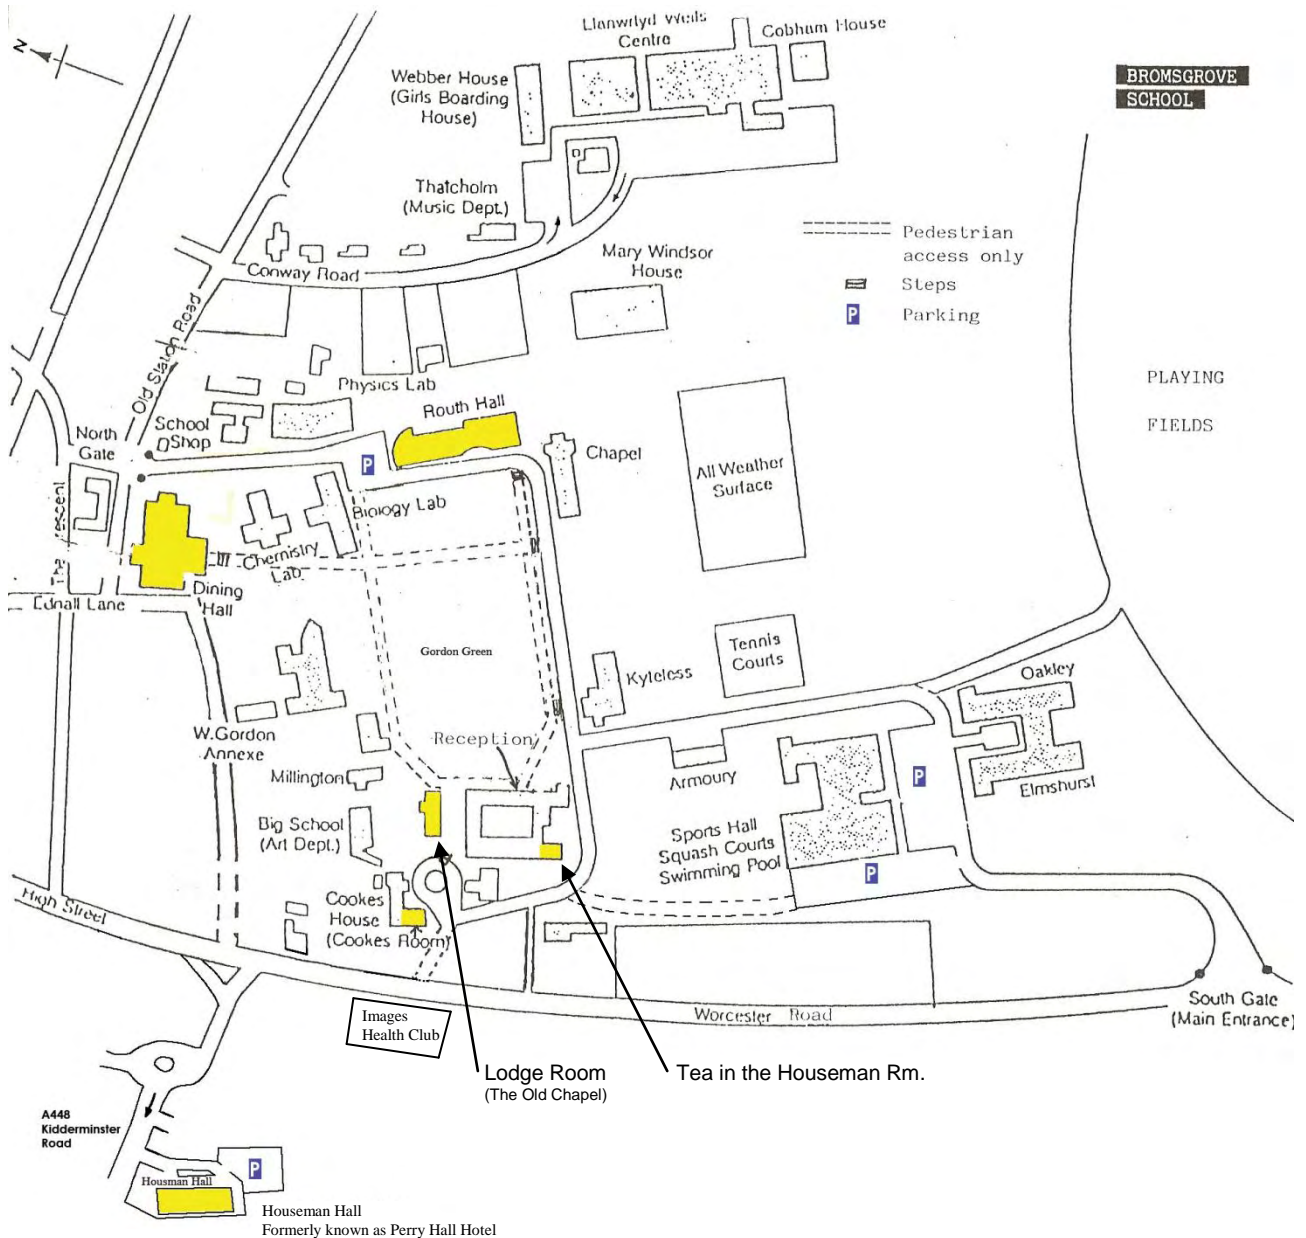

Directions

Old Bromsgrovian Lodge 5743

www.oldbromsgrovianlodge.org.uk

The Festive Board is normally held at Houseman Hall, formerly known as Perry Hall Hotel. It is advisable to park at Houseman Hall and walk up to the Lodge Room (the Old Chapel), the main school car park gates may be locked by the time the Festive Board finishes.

A code is required for Houseman Hall Car Park and the pedestrian gate off Worcester Road, opposite Images Health Club.

Please see the Summons or contact the lodge secretary prior to attending to ensure you have the codes required.

For Senior School: Turn left (B4094 and then B4091). Climb and descend Rock Hill for ½ mile going straight over the mini-roundabout at the Junction with Charford Road and passing the Labour Club on the left. 250 metres further on turn right through the main School gates (South Gates) which are set back from the road. Park by the Sports Hall and follow signs to Reception.

From the North: M5 exit at J4. From the South/Oxford/London: M42 exit at J1

From the M5 J4, follow the A38 Bromsgrove signs for 1½ miles past the Marlbrook Inn, over the M42 roundabout and past the Harvester Inn.